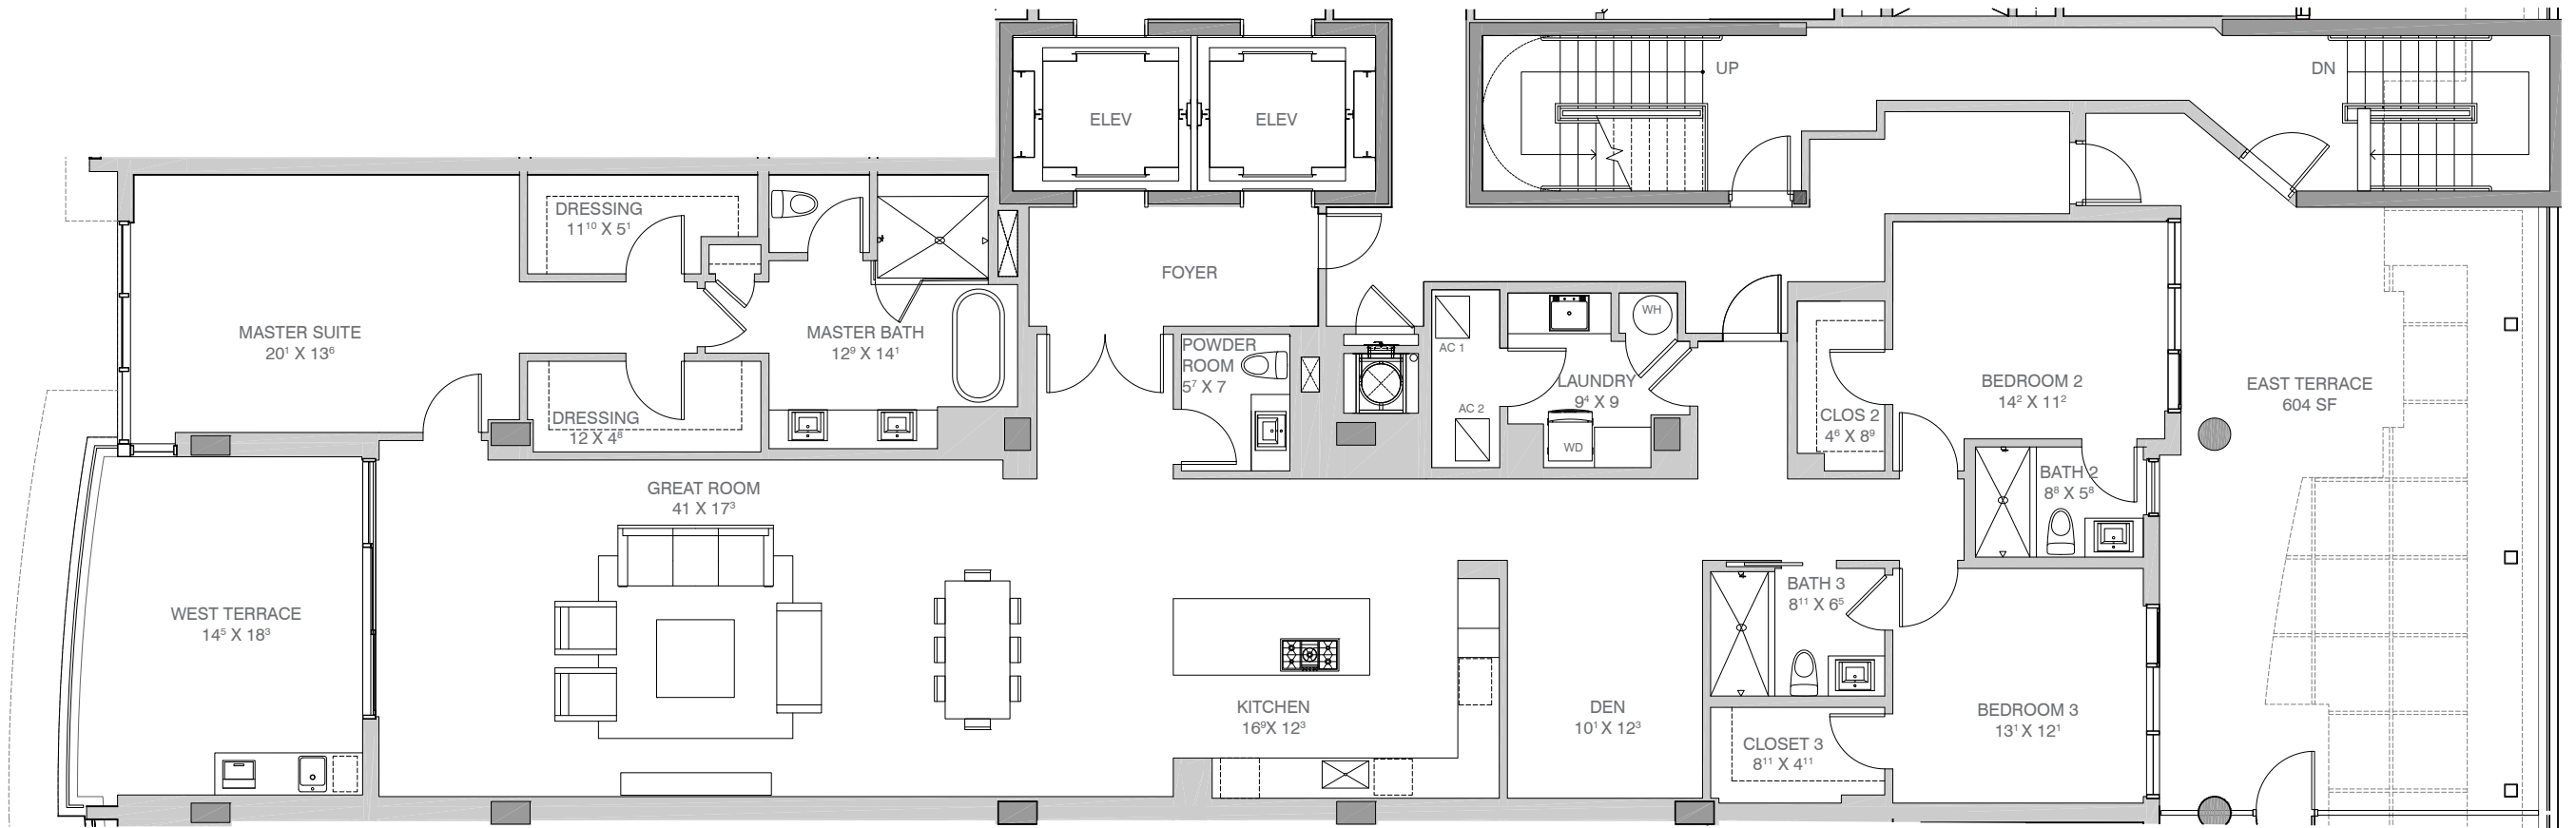

## RESIDENCE 303 LANAI

3 Bedrooms + Den / 3.5 Baths

2,850 Interior sq. ft.

867 Exterior sq. ft.

3,717 Total sq. ft.

ORAL REPRESENTATIONS CANNOT BE RELIED UPON AS CORRECTLY STATING REPRESENTATIONS OF THE DEVELOPER. FOR CORRECT REPRESENTATIONS, MAKE REFERENCE TO THIS BROCHURE AND TO THE DOCUMENTS REQUIRED BY SECTION 718.503, FLORIDA STATUTES, TO BE FURNISHED BY A DEVELOPER TO A BUYER OR LESSEE.

The square footage areas used in this brochure include the outer walls surrounding the unit and half the demising wall separating units and areas under roof but not within the walls inside of the unit. Please refer to the survey included as an exhibit to the prospectus for the actual square footage of the units. The square footages used in this brochure are provided so that buyers can compare square footages being used by sellers in other communities. Prices, rendering details, and availability are subject to change without notice. Void where prohibited by law.